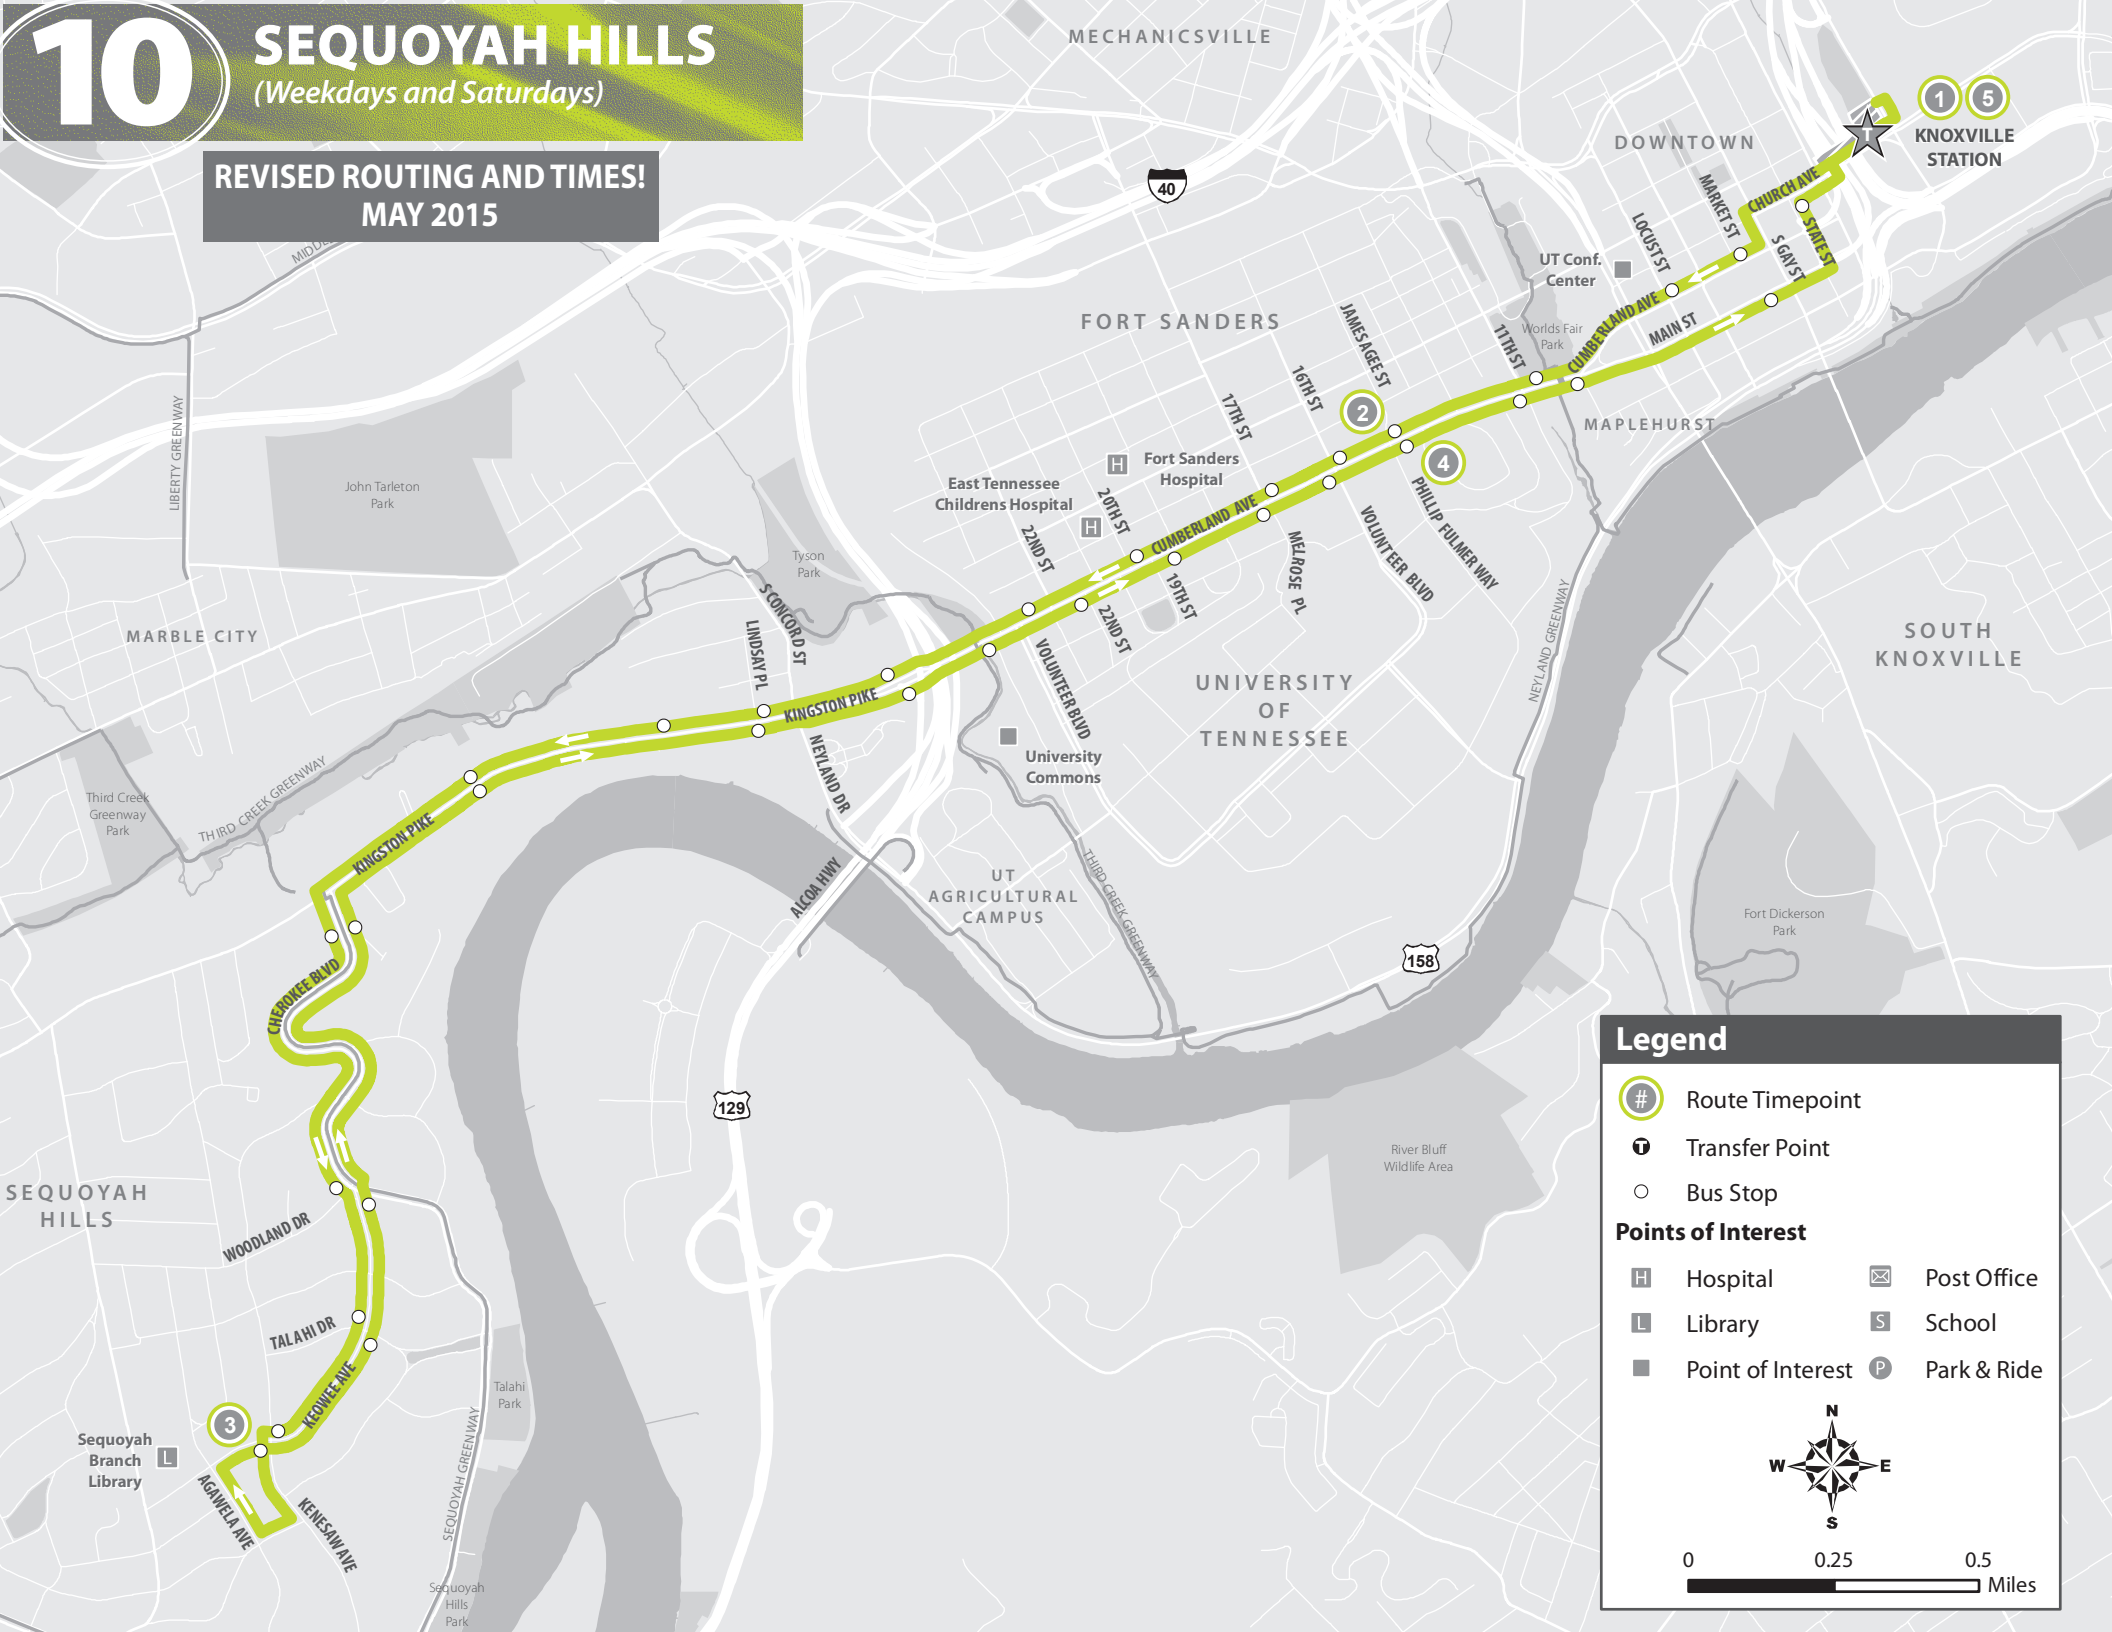

# SEQUOYAH HILLS

(Weekdays and Saturdays)

**REVISED ROUTING AND TIMES!**  
**MAY 2015**

### Legend

- Route Timepoint
- Transfer Point
- Bus Stop

### Points of Interest

- Hospital
- Library
- Point of Interest
- Post Office
- School
- Park & Ride

## SERVES:

- ★ Knoxville Station/Downtown
- ★ Sequoyah Hills
- ★ University of Tennessee

**REVISED ROUTING AND TIMES!**  
MAY 2015

Information Updated May 4, 2015

	Going away from Downtown			Going toward Downtown	
	Knoxville Station-- Platform N <b>1</b>	UT: Cumberland at Jame Agee <b>2</b>	Keowee at Kenesaw <b>3</b>	UT: Cumberland at Phillip Fulmer <b>4</b>	Knoxville Station <b>5</b>
<b>WEEKDAY SCHEDULE</b>					
<b>A.M.</b>	—	—	7:30	7:45	7:55
	8:00	8:10	8:30	8:45	8:55
	9:00	9:10	9:30	9:45	9:55
<b>P.M.</b>	<b>4:00</b>	<b>4:10</b>	<b>4:30</b>	<b>4:45</b>	<b>4:55</b>
	<b>5:00</b>	<b>5:10</b>	<b>5:30</b>	<b>5:45</b>	<b>5:55</b>
	<b>6:00</b>	<b>6:10</b>	<b>6:30</b>	—	—